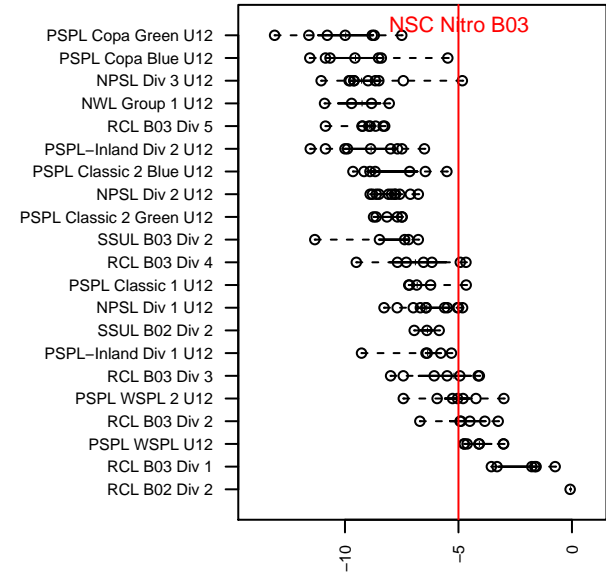

# NSC Nitro B03

Northshore SC  
 Woodinville, WA  
 B03 total strength=749  
 attack=0.89 defense=0.79  
 fall league = NPSL Div 1 U12

alt names used:  
 NSC Nitro  
 NSC Nitro  
 NSC Nitro  
 NSC Nitro  
 NSC Nitro

Venues played:  
 2015 Starfire Spring Classic BU12  
 2015 Crossfire Select BU12 Gold  
 2015 Xtreme Cup BU12 Gold  
 2015 NPSL Division 1 U12  
 2015 Cranberry Cup U12  
 2015 Founders Cup B03

**NSC Nitro B03**  
 Dots are actual minus expected GF (blue circles) and GA (red triangles).  
 Blue line is smoothed change in attack strength. Red is smoothed change in defense strength.

**attack and defense variance (black dot)  
relative to other teams  
and top 10 in region**

**attack and defense rating  
relative to others at age  
and all opponents in last 13 months**

**Performance relative to 13 month average**